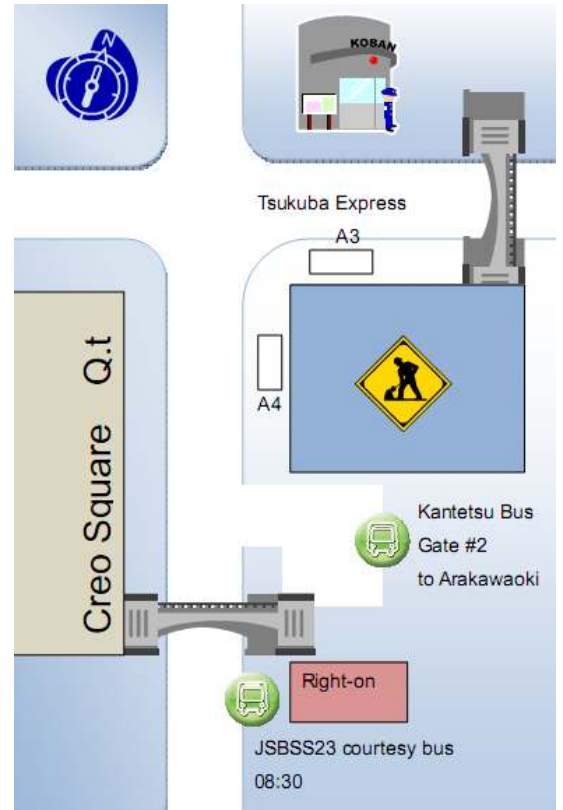

10:10

10:50

11:20

11:50

12:20

Tsukuba Bus Terminal is under construction. Take A4 exit of Tsukuba Express Station to bus stops.

Get off at Busshitu Kenkyusho/Uchuu (Space) Center, ¥190-, about 7 min.

The 23rd Annual Meeting of the Japanese Society for Biological Sciences in Space